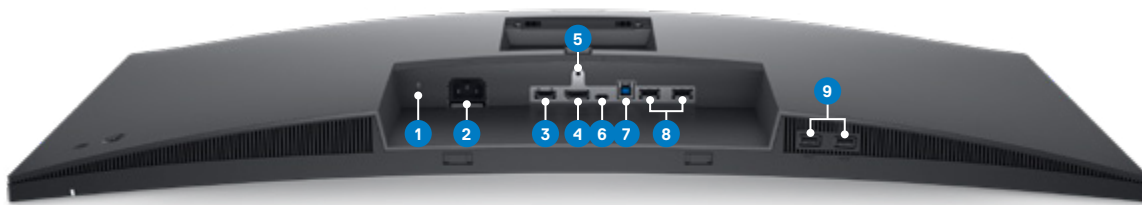

Connectivity

1 Security-lock slot	4 DisplayPort	7 SuperSpeed USB 5 Gbps (USB 3.2 Gen1) Upstream Port
2 Power connector	5 Stand lock	8 USB 2.0 Downstream Port x 2
3 HDMI port	6 USB Type-C	9 SuperSpeed USB 5 Gbps (USB 3.2 Gen1) Downstream Port x 2

RECOMMENDED ACCESSORIES

DELL SINGLE MONITOR ARM | MSA20

Enjoy a virtually tool-free assembly and easy installation thanks to the world's first monitor arm that offers swivel angle adjustment with a flip of a switch.**